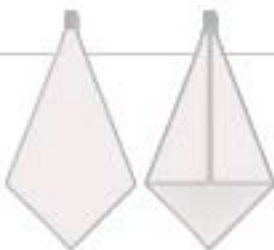

TERRY TIE FOLD

The AM&E Tie Fold towel has a wrap-around design that provides a lot of drying area, and a hook-and-loop strap to easily secure it to your bag.

PLAIN	LOGO	NAME	NAME PLUS LOGO
6.00	9.00	12.00	16.00

Suggested retail prices

16" x 16"

POCKET
TOWEL

SOLID

SPORT

Black, White, Red, Burgundy, Navy, Forest, Beige.

AM&E